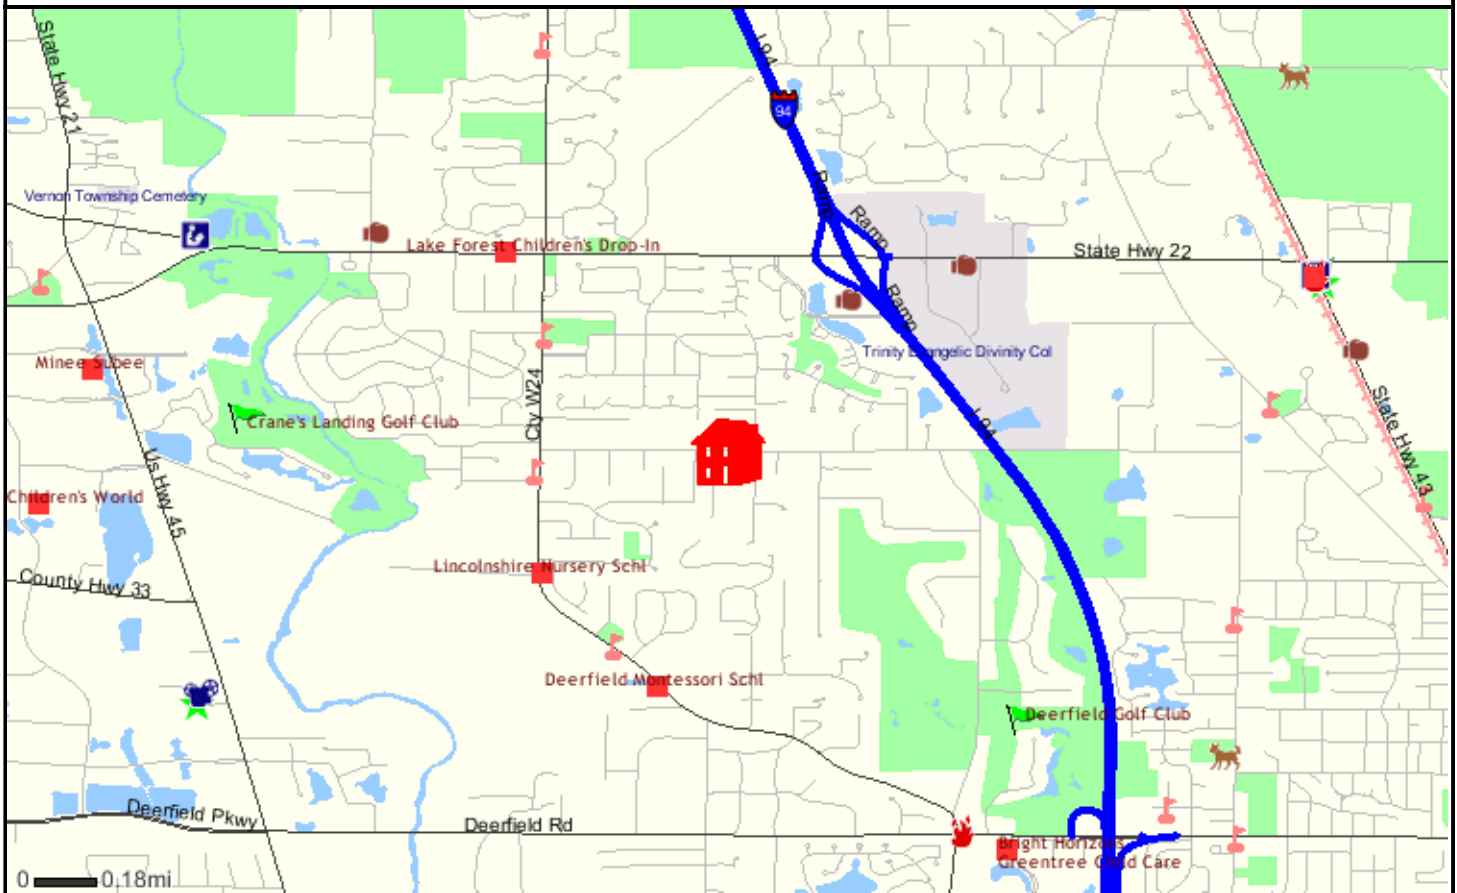

Home-Turf Report for 2835 Duffy Ln 60015

Prepared by: Mary Ellen Kuehl // The Kuehl Group, Inc. // (773) 327-5753

©Home-Turf Marketing Systems, L.L.C. // Visit www.HomeTurfOnline.com or call 1-800-388-3189.

High School District

ADLAI E STEVENSON DIST. 125

Grade School District

LINCOLNSHIRE-PRAIRIEVIEW SCHOOL DIST. 103

Nearest Public High School(s) in District:

Adlai E Stevenson High, 1 Stevenson Dr, 2.6mi.

Nearest Private High Schools:

Lake Forest Acad., 1500 W Kennedy Rd, 4.1mi.
Woodlands Acad, 760 E Westleigh Rd, 4.5mi.
Carmel High, 1 Carmel Parkway, 7.4mi.

Nearest Public Elementary School(s) in District:

Laura B Sprague, 2425 Riverwoods Rd, .7mi.
Daniel Wright Jr High, 1370 Riverwoods Rd, 1.7mi.

Nearest Private Elementary Schools:

Lincolnshire Montessori, 1970 Riverwoods Rd, .6mi.
Riverwoods Montessori, 3140 Riverwoods Rd, .8mi.

Nearest Daycare Centers:

Lincolnshire Nursery Schl, 30 Riverwoods Rd, .7mi.
Deerfield Montessori Schl, 3140 Riverwoods Rd, .9mi.
Lake Forest Children's Drop-In, 400 E Illinois Rd, 1.0mi.

Nearest Public Library:

Vernon Area P.L., 300 Olde Half Day Rd, 847-634-3650, 1.8mi.

Nearest Hospital:

Highland Park Hospital, 718 Glenview Ave, 4.6mi.

Nearest Major Grocery Stores:

Dominick's, 2503 Waukegan Rd, 1.9mi.
Sunset Foods, 825 S Waukegan Rd, 2.9mi.
Whole Foods, 760 Waukegan Rd, 3.0mi.

Nearest Movie Theaters:

Regal Cinemas, 300 Parkway Dr, 847-215-2803, 1.8mi.
River Tree Cinema, 701 N Milwaukee Ave, 847-816-8228, 3.9mi.

Nearest Health Clubs:

Tri-State Club, 300 Tri State Intl, .7mi.
College Park Athletic, 2223 Half Day Rd, 1.0mi.

Nearest Golf Course:

Deerfield Golf Club, 1201 Saunders Rd, 1.4mi.

Nearest Starbucks:

275 Parkway Dr, 1.8mi.

Nearest CTA Station:

Skokie, Yellow Line, 12.7mi.

Nearest Metra Station:

Lake Forest, 2.6mi.

Nearest Fire Station:

1.6mi.

- Starbucks
- Health Club
- Golf Course
- Dog Park
- Day Care
- Major Grocery
- Library
- Hospital
- Post Office
- Theater
- Fire Station
- School
- CTA Station
- Metra Station
- City Park

Home-Turf Marketing Systems L.L.C. and the users of Home-Turf assume no responsibility for any loss or impact resulting from the use of this information. No representations are made regarding the accuracy of the information provided. All data is subject to change and should be verified with local sources.